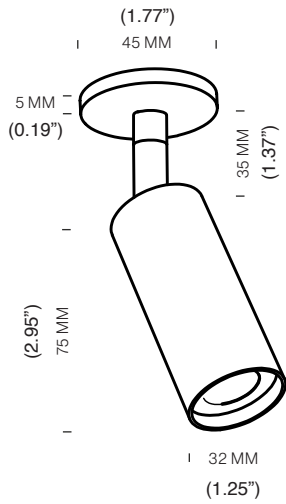

VIC C1S™

SUSPENSION

TYPE:

PROJECT NAME:

VIS C1S - 4.5 cm (1.77'')

VIS C1S - 6 cm (2.36'')
VIS C1S - 12 cm (4.72'')

SPECIFICATION SHEET

tossB®

Cut Hole Size: Ø40 MM (1.57")

VIC C1S - 6CM

(REMOTE DRIVER)

Cut Hole Size: Ø50 MM (1.96")

VIC C1S - 12CM

(INTEGRAL DRIVER)

Mounts to a standard junction box

| | |
|---------------|-------|
| LAMP TYPE | LED |
| COLOUR TEMP. | 2700K |
| WATTAGE | 4W |
| REMOTE DRIVER | 350mA |
| LUMEN | 400 |
| CLASS | 2 |