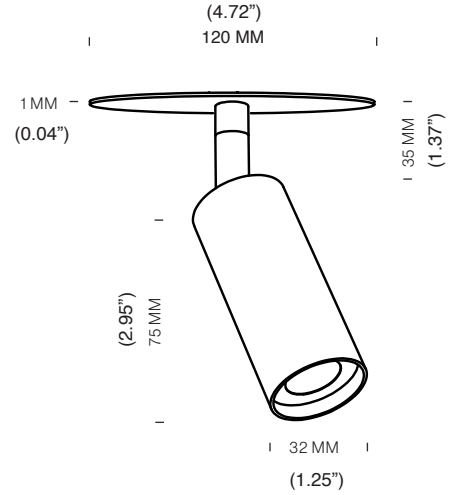

VIC C1S™

SUSPENSION

TYPE:

PROJECT NAME:

VIS C1S - 4.5 cm (1.77'')

VIS C1S - 6 cm (2.36'')
VIS C1S - 12 cm (4.72'')

SPECIFICATION SHEET

tossB®

Cut Hole Size: Ø40 MM (1.57")

VIC C1S - 6CM

(REMOTE DRIVER)

Cut Hole Size: Ø50 MM (1.96")

VIC C1S - 12CM

(INTEGRAL DRIVER)

Mounts to a standard junction box

| | |
|---------------|-------|
| LAMP TYPE | LED |
| COLOUR TEMP. | 2700K |
| WATTAGE | 4W |
| REMOTE DRIVER | 350mA |
| LUMEN | 400 |
| CLASS | 2 |