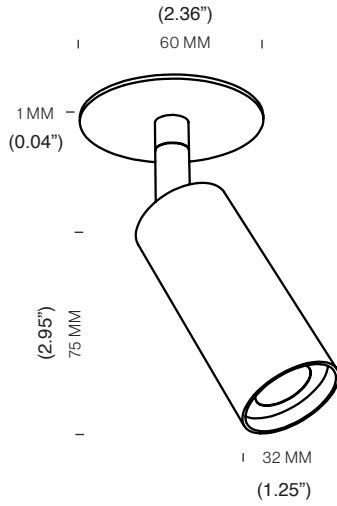

VIC C1S™

SUSPENSION

TYPE:

PROJECT NAME:

VIS C1S - 4.5 cm (1.77'')

VIS C1S - 6 cm (2.36'')
VIS C1S - 12 cm (4.72'')

SPECIFICATION SHEET

tossB®

Cut Hole Size: Ø40 MM (1.57")

VIC C1S - 6CM

(REMOTE DRIVER)

Cut Hole Size: Ø50 MM (1.96")

VIC C1S - 12CM

(INTEGRAL DRIVER)

Mounts to a standard junction box

| | |
|---------------|-------|
| LAMP TYPE | LED |
| COLOUR TEMP. | 2700K |
| WATTAGE | 4W |
| REMOTE DRIVER | 350mA |
| LUMEN | 400 |
| CLASS | 2 |