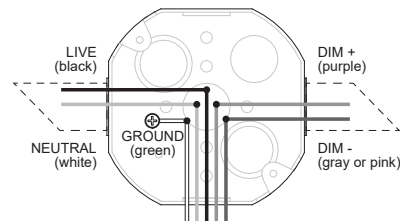

DICE™ SURFACE

INSTALLATION INSTRUCTIONS

TYPE:

PROJECT NAME:

Recessed JBox for
Driver Installation

WIRING DIAGRAM

DIMMING 120V ONLY
TRIAC / ELV (LTE)

FIXTURE CABLES

WIRING DIAGRAM

DIMMING 120-277V
0-10V (D10)

FIXTURE CABLES

*Junction box for reference only

SPECIFICATION SHEET