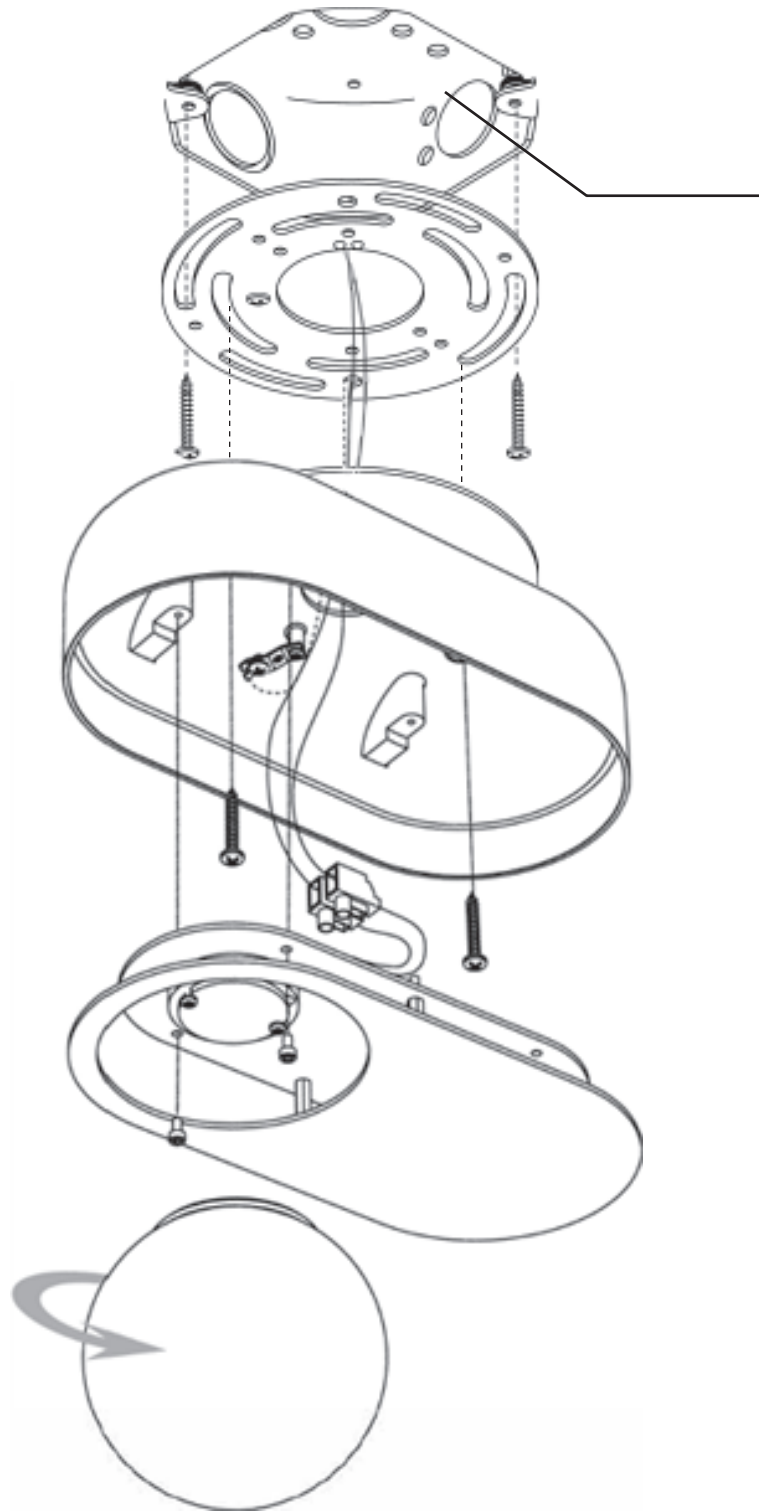

DICE™ SURFACE

INSTALLATION INSTRUCTIONS

TYPE:

PROJECT NAME:

Recessed JBox for
Driver Installation

WIRING DIAGRAM

DIMMING 120V ONLY
TRIAC / ELV (LTE)

FIXTURE CABLES

WIRING DIAGRAM

DIMMING 120-277V
0-10V (D10)

FIXTURE CABLES

*Junction box for reference only

SPECIFICATION SHEET