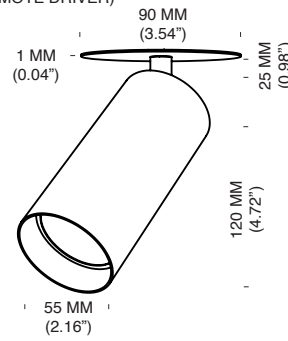

VICTOR™

CEILING

TYPE:

PROJECT NAME:

Victor Ceiling Integral LED Versions

VICTOR LED C1B - 12CM

(INTEGRAL DRIVER)

Mounts to a standard junction box

LAMP TYPE	LED
WATTAGE	6W
INTEGRAL DRIVER	350mA
LUMEN	740
CLASS	2

ORDER CODE

BLACK	L30T104S30DZL
BRONZE	L30T104S30DOE
BRUSHED BRASS	L30T104S30DLB
WHITE	L30T104S30DWL

VICTOR LED C1S - 9CM

(REMOTE DRIVER)

Cut Hole Size: Ø60 MM (2.36")