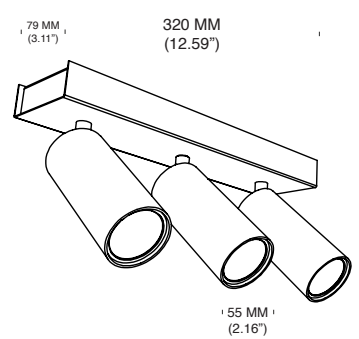

VICTOR LED FB3

(INTEGRAL DRIVER)

LAMP TYPE	LED
WATTAGE	3x6W
VOLTAGE	120V
LUMEN	3x740
CLASS	1

ORDER CODE

BLACK	L30T104S83DZL
BRONZE	L30T104S83DOE
BRUSHED BRASS	L30T104S83DLB
WHITE	L30T104S83DWL

SPECIFICATION SHEET

ORDERING INFO

Model (Order Code)

LED

Driver Options

- ☐ 2700K
- ☐ 3000K

- ☐ 120V LTE
- ☐ 120-277V 0-10V
- ☐ 277V 0-10V Dimming

tossB®

A **Luminart** BRAND

WWW.TOSSBLIGHTING.COM
Last updated: 12/10/24