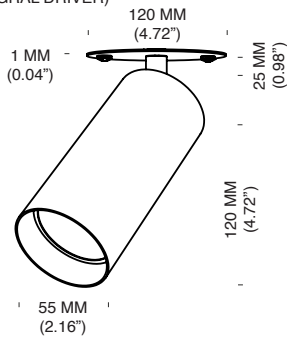

VICTOR™

CEILING

TYPE:

PROJECT NAME:

Victor Ceiling Integral LED Versions

VICTOR LED C1B - 12CM

(INTEGRAL DRIVER)

Mounts to a standard junction box

LAMP TYPE	LED
WATTAGE	6W
INTEGRAL DRIVER	350mA
LUMEN	740
CLASS	2

ORDER CODE

BLACK	L30T104S30DZL
BRONZE	L30T104S30DOE
BRUSHED BRASS	L30T104S30DLB
WHITE	L30T104S30DWL

VICTOR LED C1S - 9CM

(REMOTE DRIVER)

Cut Hole Size: Ø60 MM (2.36")