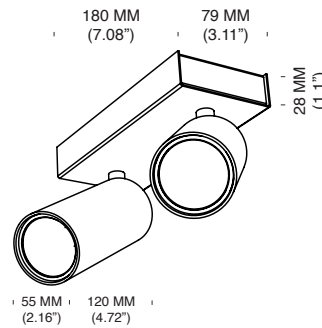

VICTOR LED FB2

(INTEGRAL DRIVER)

LAMP TYPE	LED
WATTAGE	2x6W
VOLTAGE	120V
LUMEN	2x740
CLASS	1

ORDER CODE

BLACK	L30T104S82DZL
BRONZE	L30T104S82DOE
BRUSHED BRASS	L30T104S82DLB
WHITE	L30T104S82DWL