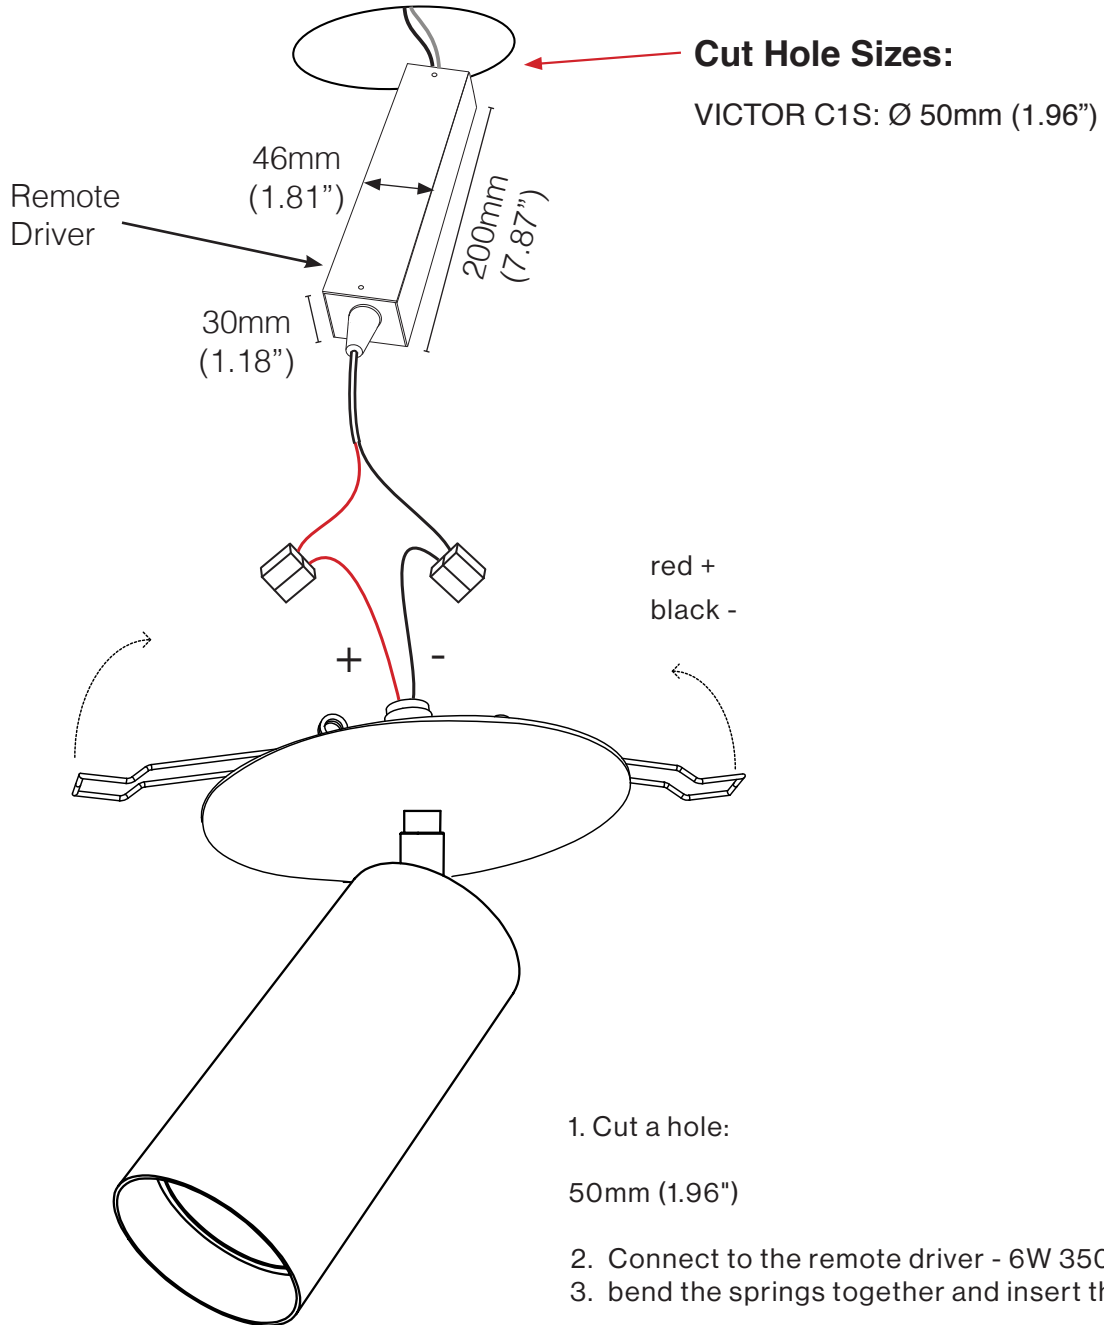

VICTOR C1S™

INSTALLATION INSTRUCTIONS

TYPE:

PROJECT NAME:

SPECIFICATION SHEET

tossB®

A **Luminart** BRAND

WWW.TOSSBLIGHTING.COM
Last updated: 03/18/25