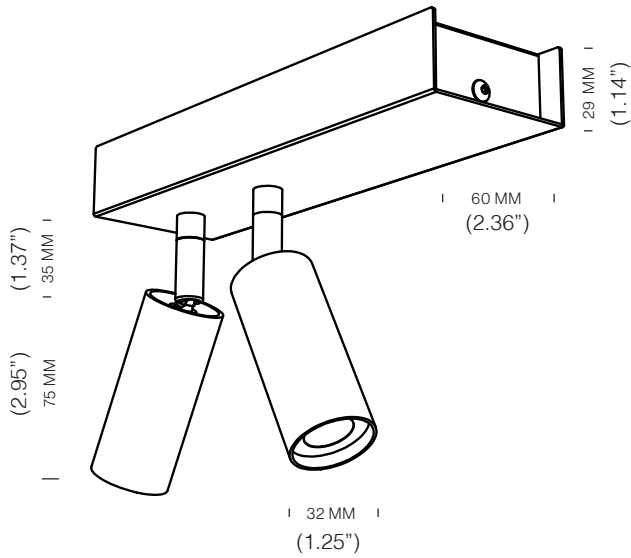

*10° also possible

ORDER CODE

BLACK	L30T107S102DZL
BRUSHED BRASS	L30T107S102DLB
BRONS	L30T107S102DOE
WHITE	L30T107S102DWL

SPECIFICATION SHEET

VIC ZB

CEILING/WALL

TYPE:

PROJECT NAME:

VIC ZB2

(7.87")
200 MM

VIC ZB3

(9.84")
250 MM

VIC ZB4

(11.81")
300 MM

SPECIFICATION SHEET