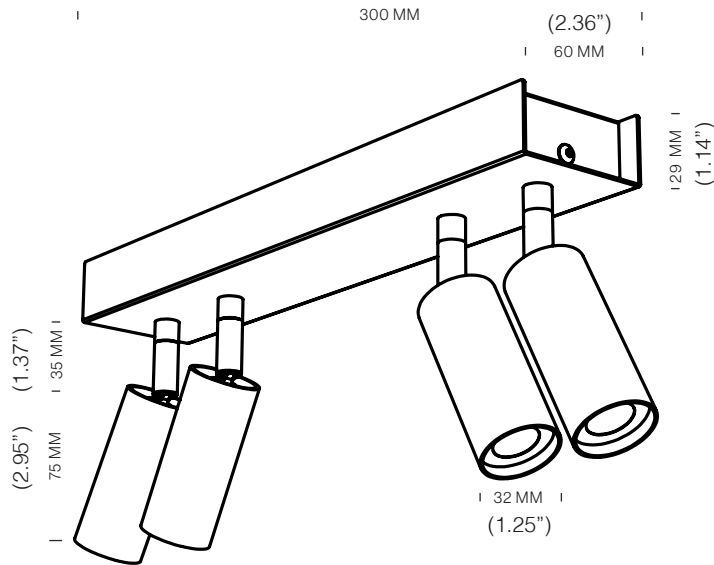

*10° also possible

ORDER CODE

BLACK	L30T107S102DZL
BRUSHED BRASS	L30T107S102DLB
BRONS	L30T107S102DOE
WHITE	L30T107S102DWL

SPECIFICATION SHEET

VIC ZB

CEILING/WALL

TYPE:

PROJECT NAME:

VIC ZB2

(7.87")
200 MM

VIC ZB3

(9.84")
250 MM

VIC ZB4

(11.81")
300 MM

SPECIFICATION SHEET