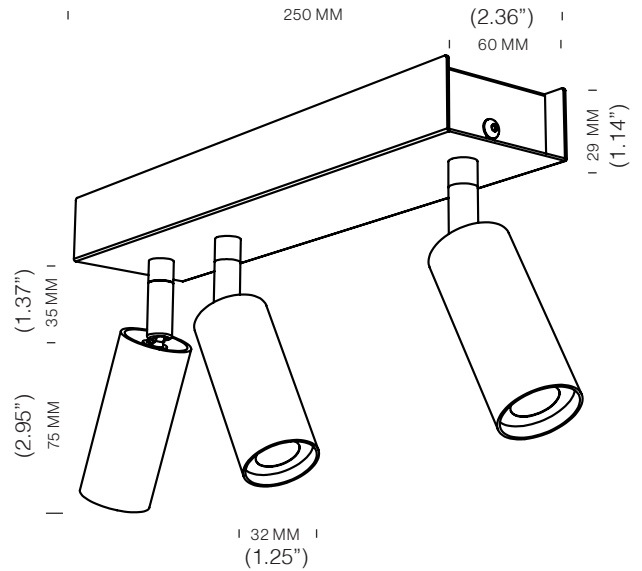

*10° also possible

ORDER CODE

BLACK	L30T107S102DZL
BRUSHED BRASS	L30T107S102DLB
BRONS	L30T107S102DOE
WHITE	L30T107S102DWL

SPECIFICATION SHEET

VIC ZB

CEILING/WALL

TYPE:

PROJECT NAME:

VIC ZB2

(7.87")
200 MM

VIC ZB3

(9.84")
250 MM

VIC ZB4

(11.81")
300 MM

SPECIFICATION SHEET