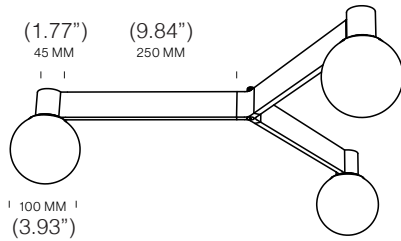

GRID GLOBE ARMS S