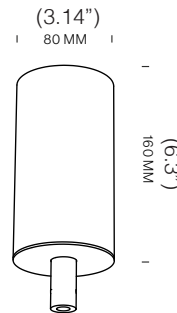

SPECIFICATION SHEET

tossB®

A **Luminart** BRAND

WWW.TOSSBLIGHTING.COM
Last updated: 12/19/24