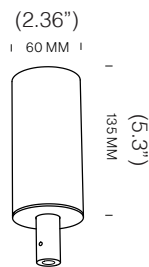

SPECIFICATION SHEET

tossB®

A **Luminart** BRAND

WWW.TOSSBLIGHTING.COM
Last updated: 12/19/24