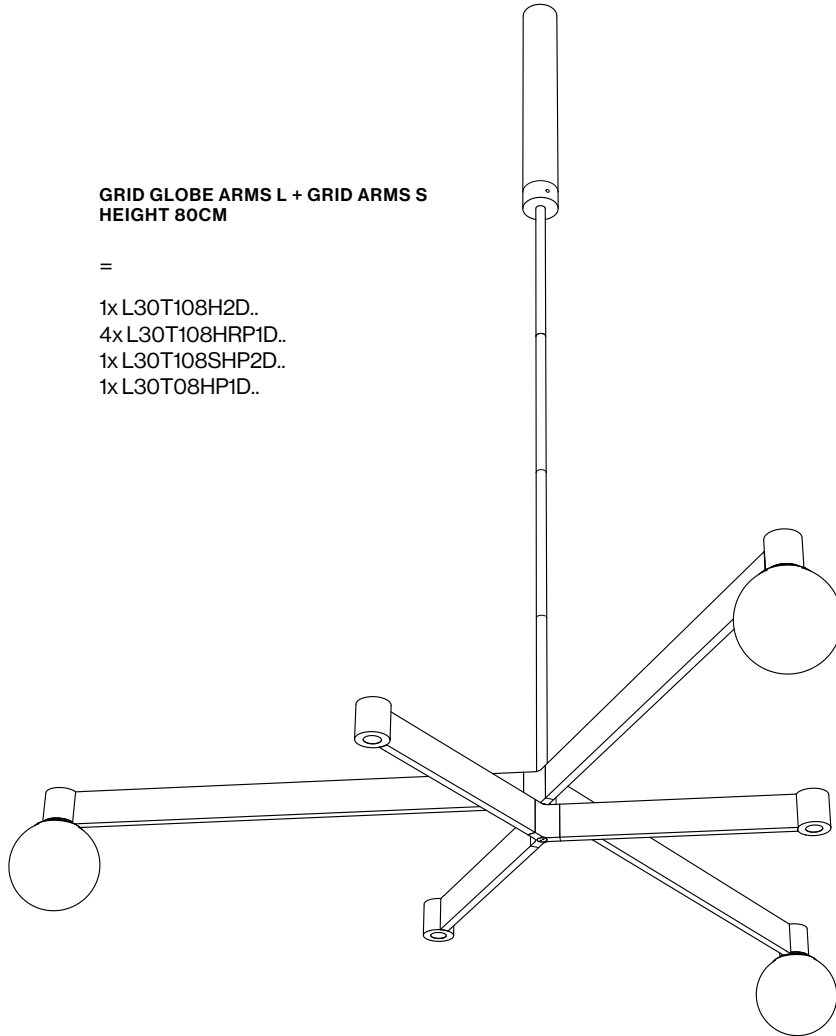

GRID

SUSPENSION

TYPE:

PROJECT NAME:

EXAMPLE - HOW TO ORDER

GRID GLOBE ARMS L + GRID ARMS S
HEIGHT 80CM

=

1x L30T108H2D..
4x L30T108HRP1D..
1x L30T108SHP2D..
1x L30T08HP1D..

ORDERING INFO

Order Code	Quantity	Driver Options
-	-	☐ 120V Phase Dimming
-	-	☐ 120V 0-10V Dimming
-	-	☐ 277V 0-10V Dimming
-	-	
-	-	
-	-	
-	-	
-	-	

SPECIFICATION SHEET

tossB®

A **Luminart** BRAND

WWW.TOSSBLIGHTING.COM
Last updated: 12/19/24