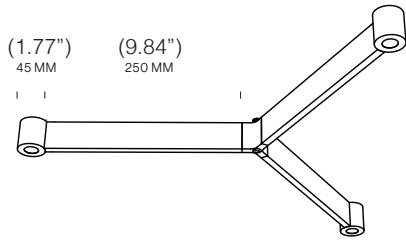

GRID

SUSPENSION

TYPE:

PROJECT NAME:

GRID ARMS S