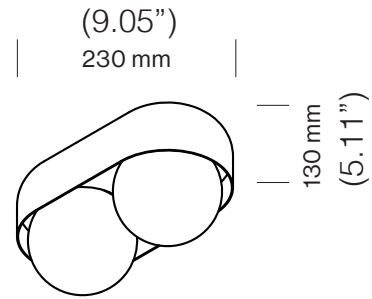

DICE SURFACE S-2