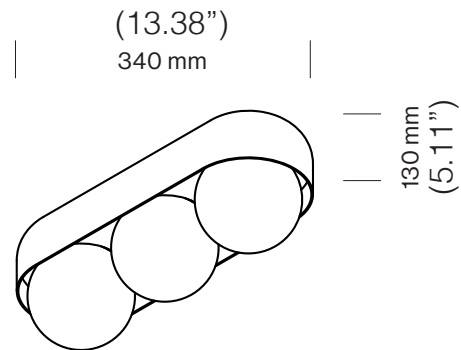

DICE SURFACE M-3