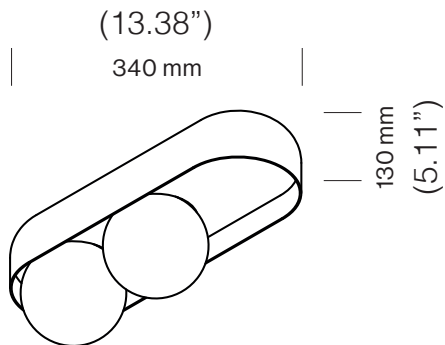

DICE SURFACE M-2