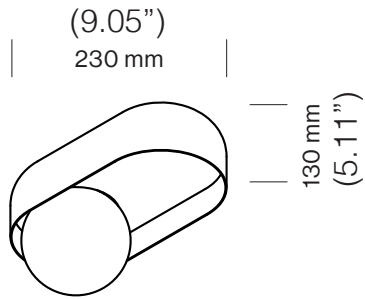

DICE SURFACE

CEILING/WALL

TYPE:

PROJECT NAME:

DICE SURFACE S-1