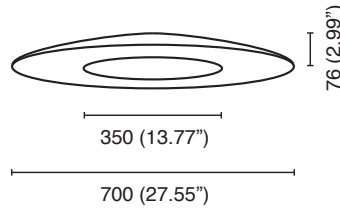

CONICAL™

CEILING/WALL

TYPE:

PROJECT NAME:

conical 50 dim

lamp type	LED
color temp.	2700K / 3000K
max. watt	5 x 4W
voltage	120V
lumen	1470
class	1
gear	incorporated
diameter	500 mm (19.68")
height	55 mm (2.16")
order code	
white	L30T87C1DWLDT

conical 70 dim

lamp type	LED
color temp.	2700K / 3000K
max. watt	7 x 4W
voltage	120V
lumen	1970
class	1
gear	incorporated
diameter	700 mm (27.55")
height	76 mm (2.99")
order code	
white	L30T87C2DWLDT

conical 90 dim

lamp type	LED
color temp.	2700K / 3000K
max. watt	9 x 4W
voltage	120V
lumen	2737
class	1
gear	incorporated
diameter	900 mm (35.43")
height	98 mm (3.85")
order code	
white	L30T87C3DWLDT

SPECIFICATION SHEET