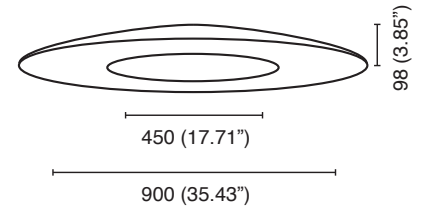

CONICAL™

CEILING/WALL

TYPE:

PROJECT NAME:

conical 50 dim

lamp type	LED
color temp.	2700K / 3000K
max. watt	5 x 4W
voltage	120V
lumen	1470
class	1
gear	incorporated
diameter	500 mm (19.68")
height	55 mm (2.16")
order code	
white	L30T87C1DWLDT

conical 70 dim

lamp type	LED
color temp.	2700K / 3000K
max. watt	7 x 4W
voltage	120V
lumen	1970
class	1
gear	incorporated
diameter	700 mm (27.55")
height	76 mm (2.99")
order code	
white	L30T87C2DWLDT

conical 90 dim

lamp type	LED
color temp.	2700K / 3000K
max. watt	9 x 4W
voltage	120V
lumen	2737
class	1
gear	incorporated
diameter	900 mm (35.43")
height	98 mm (3.85")
order code	
white	L30T87C3DWLDT

SPECIFICATION SHEET