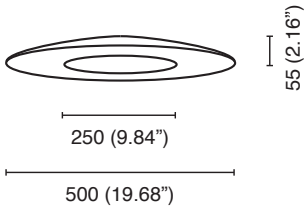

CONICAL™

CEILING/WALL

TYPE:

PROJECT NAME:

conical 50 dim

lamp type	LED
color temp.	2700K / 3000K
max. watt	5 x 4W
voltage	120V
lumen	1470
class	1
gear	incorporated
diameter	500 mm (19.68")
height	55 mm (2.16")
order code	
white	L30T87C1DWLDT

conical 70 dim

lamp type	LED
color temp.	2700K / 3000K
max. watt	7 x 4W
voltage	120V
lumen	1970
class	1
gear	incorporated
diameter	700 mm (27.55")
height	76 mm (2.99")
order code	
white	L30T87C2DWLDT

conical 90 dim

lamp type	LED
color temp.	2700K / 3000K
max. watt	9 x 4W
voltage	120V
lumen	2737
class	1
gear	incorporated
diameter	900 mm (35.43")
height	98 mm (3.85")
order code	
white	L30T87C3DWLDT

SPECIFICATION SHEET