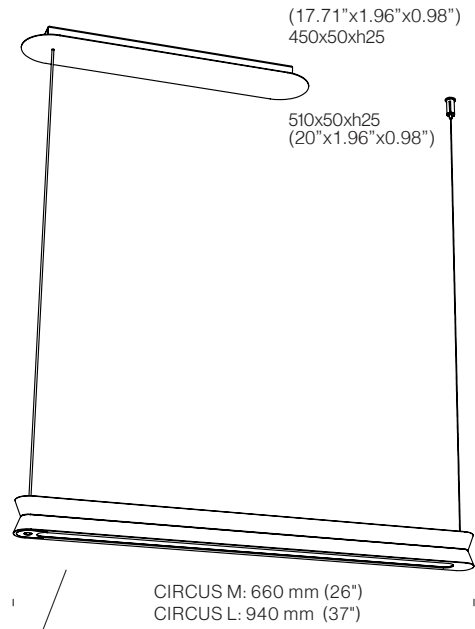

CIRCUS LINE

SUSPENSION

TYPE:

PROJECT NAME:

CIRCUS S

CIRCUS M/L

distance between the cables:

CIRCUS S	343mm (13.5")
CIRCUS M	623mm (24.52")
CIRCUS L	903mm (35.55")