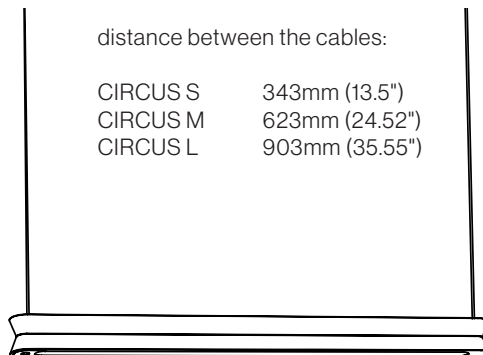

CIRCUS LINE

SUSPENSION

TYPE:

PROJECT NAME:

CIRCUS S

CIRCUS M/L

distance between the cables:

CIRCUS S	343mm (13.5")
CIRCUS M	623mm (24.52")
CIRCUS L	903mm (35.55")