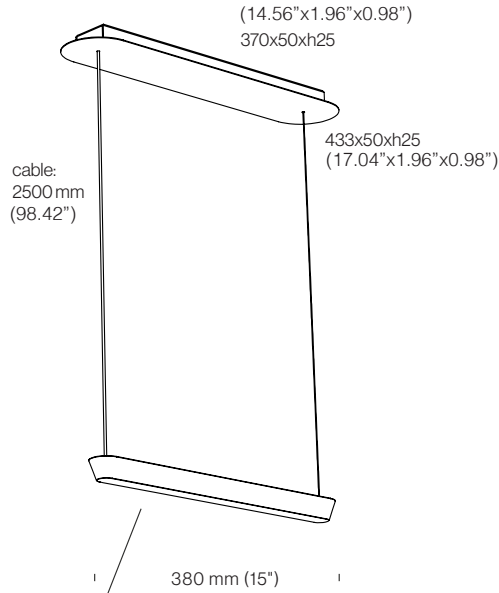

CIRCUS LINE

SUSPENSION

TYPE:

PROJECT NAME:

CIRCUS S

CIRCUS M/L

distance between the cables:

CIRCUS S	343mm (13.5")
CIRCUS M	623mm (24.52")
CIRCUS L	903mm (35.55")