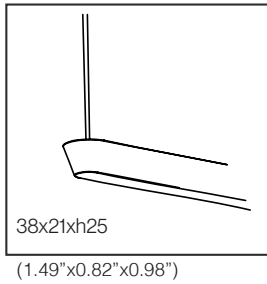

CIRCUS LINE

SUSPENSION

TYPE:

PROJECT NAME:

CIRCUS S

CIRCUS M/L

distance between the cables:

CIRCUS S	343mm (13.5")
CIRCUS M	623mm (24.52")
CIRCUS L	903mm (35.55")