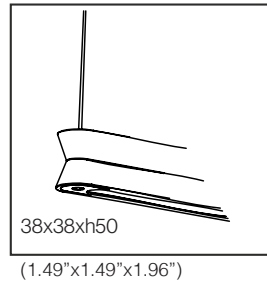

CIRCUS LINE

SUSPENSION

TYPE:

PROJECT NAME:

CIRCUS S

CIRCUS M/L

distance between the cables:

CIRCUS S	343mm (13.5")
CIRCUS M	623mm (24.52")
CIRCUS L	903mm (35.55")