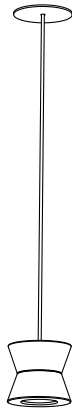

CIRCUS DIABOLO™

SUSPENSION

TYPE:

PROJECT NAME:

SPECIFICATION SHEET

tossB®

A **Luminart®** BRAND

WWW.TOSSBLIGHTING.COM
Last updated: 12/19/24

CIRCUS DIABOLO™

SUSPENSION - SMALL

TYPE:

PROJECT NAME:

CIRCUS DIABOLO - C1S

LAMP TYPE	LED
COLOUR TEMP.	2700K
WATTAGE	6W
LUMEN	450

ORDER CODE

BLACK ANODIZED	L30T109DH1DZL
CHAMPAGNE ROSÉ	L30T109DH1DCR

WWW.TOSSBLIGHTING.COM
Last updated: 12/19/24

CIRCUS DIABOLO™

SUSPENSION - BIG

TYPE:

PROJECT NAME:

CIRCUS DIABOLO BIG - C1S

LAMP TYPE	LED
COLOUR TEMP.	2700K
WATTAGE	9W
LUMEN	450

ORDER CODE