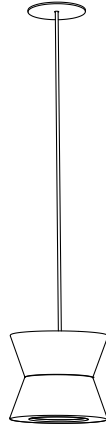

CIRCUS DIABOLO™

SUSPENSION

TYPE:

PROJECT NAME:

SPECIFICATION SHEET

tossB®

A **Luminart®** BRAND

WWW.TOSSBLIGHTING.COM
Last updated: 12/19/24

CIRCUS DIABOLO™

SUSPENSION - SMALL

TYPE:

PROJECT NAME:

CIRCUS DIABOLO - C1S

LAMP TYPE	LED
COLOUR TEMP.	2700K
WATTAGE	6W
LUMEN	450

ORDER CODE

BLACK ANODIZED	L30T109DH1DZL
CHAMPAGNE ROSÉ	L30T109DH1DCR

WWW.TOSSBLIGHTING.COM
Last updated: 12/19/24

CIRCUS DIABOLO™

SUSPENSION - BIG

TYPE:

PROJECT NAME:

CIRCUS DIABOLO BIG - C1S

LAMP TYPE	LED
COLOUR TEMP.	2700K
WATTAGE	9W
LUMEN	450

ORDER CODE

WWW.TOSSBLIGHTING.COM
Last updated: 12/19/24

CIRCUS DIABOLO™

SUSPENSION

TYPE:

PROJECT NAME:

CIRCUS DIABOLO FLOOR

LAMP TYPE	LED
COLOUR TEMP.	2700K
WATTAGE	6W
VOLTAGE	120V
LUMEN	450

ORDER CODE