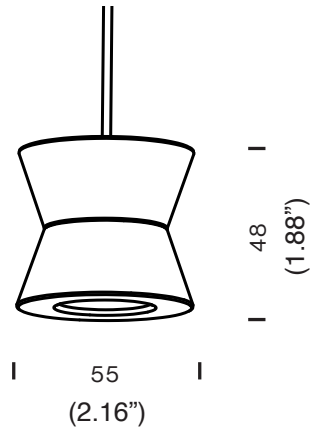

CIRCUS DIABOLO™

SUSPENSION - SMALL

TYPE:

PROJECT NAME:

CIRCUS DIABOLO - C1S

LAMP TYPE	LED
COLOUR TEMP.	2700K
WATTAGE	6W
LUMEN	450

ORDER CODE

BLACK ANODIZED	L30T109DH1DZL
CHAMPAGNE ROSÉ	L30T109DH1DCR