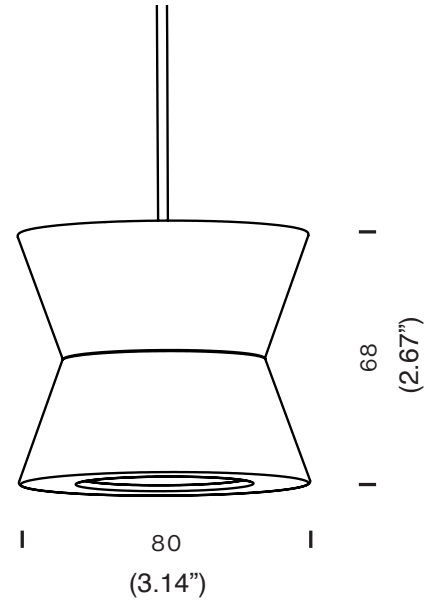

CIRCUS DIABOLO™

SUSPENSION - BIG

TYPE:

PROJECT NAME:

CIRCUS DIABOLO BIG - C1S

LAMP TYPE	LED
COLOUR TEMP.	2700K
WATTAGE	9W
LUMEN	450

ORDER CODE

BLACK ANODIZED	L30T109DH4DZL
CHAMPAGNE ROSÉ	L30T109DH4DCR

SPECIFICATION SHEET

ORDERING INFO

Model (Order Code)

Driver Options

- ☐ 120V Phase Dimming
- ☐ 120V 0-10V Dimming
- ☐ 277V 0-10V Dimming

tossB®

A **Luminart** BRAND

WWW.TOSSBLIGHTING.COM
Last updated: 12/19/24