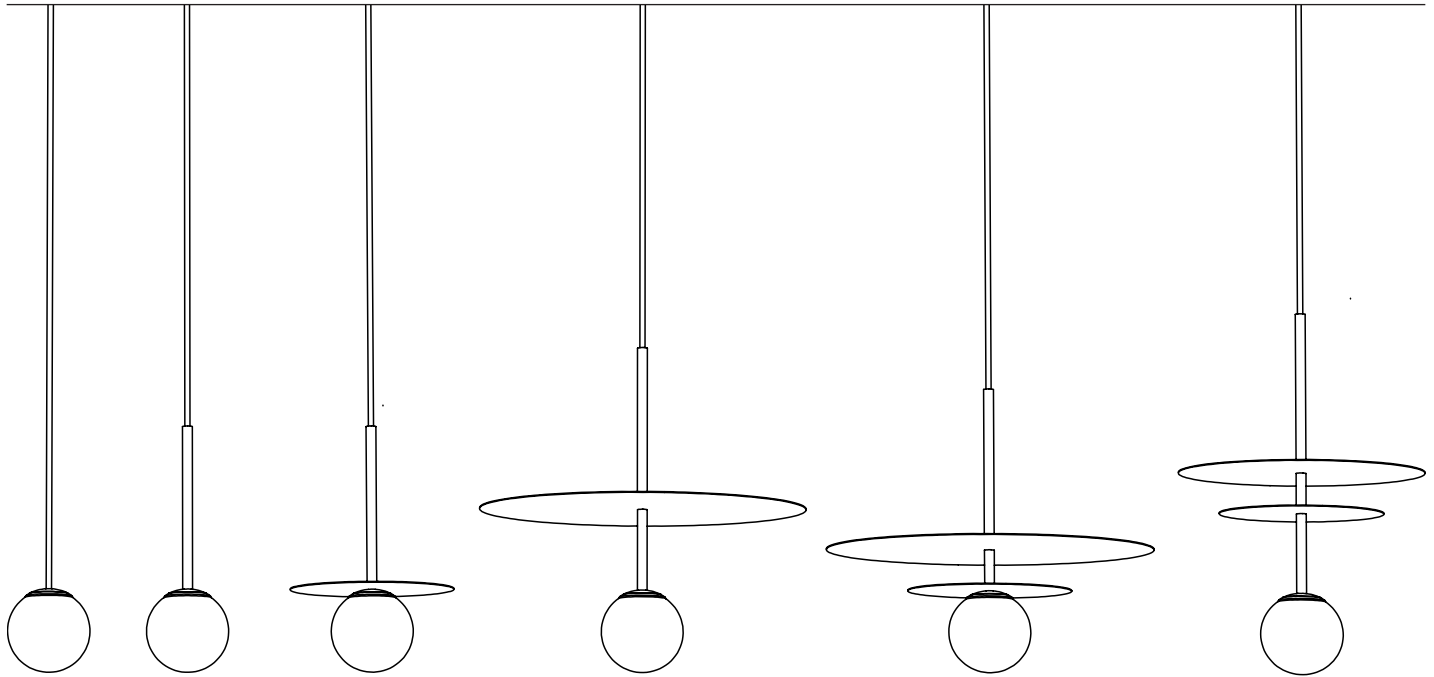

A **Luminart** BRAND

WWW.TOSSBLIGHTING.COM
Last updated: 12/19/24

CELESTE

SUSPENSION

TYPE:

PROJECT NAME:

Dimensions

SPHERE -S-	100mm (3.93")	ROD -S-	12x50 (0.47x1.96")	DIFFUSER -S-	200mm (7.87")
SPHERE -M-	150mm (5.9")	ROD -M-	12x150 (0.47x5.9")	DIFFUSER -M-	300mm (11.81")
SPHERE -L-	200mm (7.87")	ROD -L-	12x200 (0.47x7.87")	DIFFUSER -L-	400mm (15.74")

CELESTE SPHERE -S-

LAMP TYPE	RETROFIT LED
FITTING	G9
WATTAGE	5W
VOLTAGE	120V
CLASS	1

ORDER CODE

BLACK PAINTED	L30T112SP1ZL
BRONZE	L30T112SP1OE
BRUSHED BRASS	L30T112SP1LB
WHITE PAINTED	L30T112SP1WL

CELESTE SPHERE -M-

LAMP TYPE	RETROFIT LED
FITTING	E26
WATTAGE	15W
VOLTAGE	120V
CLASS	1

ORDER CODE

BLACK PAINTED	L30T112SP2ZL
BRONZE	L30T112SP2OE
BRUSHED BRASS	L30T112SP2LB
WHITE PAINTED	L30T112SP2WL

CELESTE SPHERE -L-

LAMP TYPE	RETROFIT LED
FITTING	E26
WATTAGE	15W
VOLTAGE	120V
CLASS	1