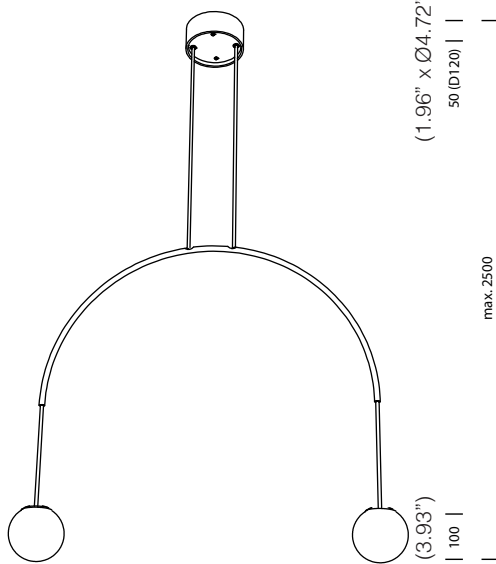

LAMP TYPE	RETROFIT LED
FITTING	G9
WATTAGE	4x5W
VOLTAGE	120V
CLASS	1

ORDER CODE

BLACK	L30T97SH6I2L
BRUSHED BRASS	L30T97SH6I1LB

SPECIFICATION SHEET

tossB®

A **Luminart** BRAND

WWW.TOSSBLIGHTING.COM
Last updated: 12/19/24

BOW SPH I S

(1.96" x Ø4.72")
50 (D120) | |
max. 2500
(98.42")

(3.93")
| 100 |

(19.68")
500

| 100 |
(3.93")

BOW SPH I M

(1.96" x Ø4.72")
50 (D120) | |

max. 2500
(98.42")

(3.93")
| 100 |

(27.55")
700

| 100 |
(3.93")

BOW SPH I L

(1.96" x Ø4.72")
50 (D120) | |

max. 2500
(98.42")

(3.93")
| 100 |

(35.82")
910

| 100 |
(3.93")

SPECIFICATION SHEET