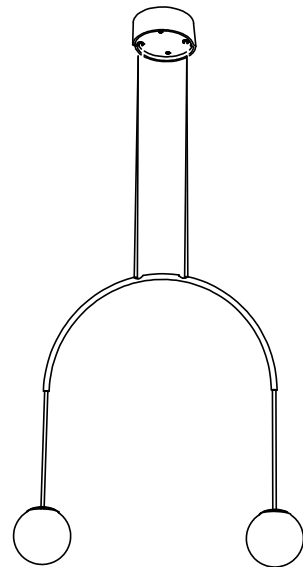

LAMP TYPE	RETROFIT LED
FITTING	G9
WATTAGE	4x5W
VOLTAGE	120V
CLASS	1

ORDER CODE

BLACK	L30T97SH6I2L
BRUSHED BRASS	L30T97SH6I1LB

SPECIFICATION SHEET

tossB®

A **Luminart** BRAND

WWW.TOSSBLIGHTING.COM
Last updated: 12/19/24

TITLE

SUSPENSION

TYPE:

PROJECT NAME:

BOW SPH III S+M+L

LAMP TYPE	RETROFIT LED
FITTING	G9
WATTAGE	6x5W
VOLTAGE	120V
CLASS	1

ORDER CODE

BLACK	L30T97SH7IZL
BRUSHED BRASS	L30T97SH7ILB

BOW SPH I S

(1.96" x Ø4.72")
50 (D120) | |
max. 2500
(98.42")

(3.93")
| 100 |

(19.68")
500

| 100 |
(3.93")

BOW SPH I M

(1.96" x Ø4.72")
50 (D120) | |

max. 2500
(98.42")

(3.93")
| 100 |

(27.55")
700

| 100 |
(3.93")

BOW SPH I L

(1.96" x Ø4.72")
50 (D120) | |

max. 2500
(98.42")

(3.93")
| 100 |

(35.82")
910