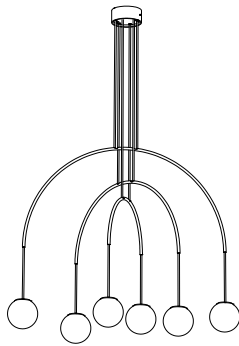

LAMP TYPE	RETROFIT LED
FITTING	G9
WATTAGE	4x5W
VOLTAGE	120V
CLASS	1

ORDER CODE

BLACK	L30T97SH6I2L
BRUSHED BRASS	L30T97SH6I1LB

SPECIFICATION SHEET

tossB®

A **Luminart** BRAND

WWW.TOSSBLIGHTING.COM
Last updated: 12/19/24

TITLE

SUSPENSION

TYPE:

PROJECT NAME:

BOW SPH III S+M+L

LAMP TYPE	RETROFIT LED
FITTING	G9
WATTAGE	6x5W
VOLTAGE	120V
CLASS	1

ORDER CODE

BLACK	L30T97SH7IZL
BRUSHED BRASS	L30T97SH7ILB

BOW SPH I S

(1.96" x Ø4.72")
50 (D120) | |
max. 2500
(98.42")

(3.93")
| 100 |

(19.68")
500

| 100 |
(3.93")

BOW SPH I M

(1.96" x Ø4.72")
50 (D120) | |

max. 2500
(98.42")

(3.93")
| 100 |

(27.55")
700

| 100 |
(3.93")

BOW SPH I L

(1.96" x Ø4.72")
50 (D120) | |

max. 2500
(98.42")

(3.93")
| 100 |

(35.82")
910