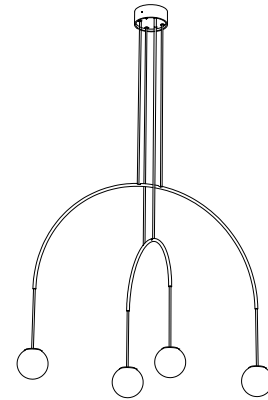

A **Luminart** BRAND

WWW.TOSSBLIGHTING.COM
Last updated: 12/19/24

TITLE

SUSPENSION

TYPE:

PROJECT NAME:

BOW SPH I S

LAMP TYPE	RETROFIT LED
FITTING	G9
WATTAGE	2x5W
VOLTAGE	120V
CLASS	1

ORDER CODE

BLACK	L30T97SH4I2L
BRUSHED BRASS	L30T97SH4I1LB

BOW SPH II M+L

LAMP TYPE	RETROFIT LED
FITTING	G9
WATTAGE	4x5W
VOLTAGE	120V
CLASS	1

ORDER CODE

BLACK	L30T97SH5I2L
BRUSHED BRASS	L30T97SH5I1LB

BOW SPH II L+S

LAMP TYPE	RETROFIT LED
FITTING	G9
WATTAGE	4x5W
VOLTAGE	120V
CLASS	1

ORDER CODE

BLACK	L30T97SH6I2L
BRUSHED BRASS	L30T97SH6I1LB

SPECIFICATION SHEET

tossB®

A **Luminart** BRAND

WWW.TOSSBLIGHTING.COM
Last updated: 12/19/24

BOW SPH I S

(1.96" x Ø4.72")
50 (D120) | |
max. 2500
(98.42")

(3.93")
| 100 |

(19.68")
500

| 100 |
(3.93")

BOW SPH I M

(1.96" x Ø4.72")
50 (D120) | |

max. 2500
(98.42")