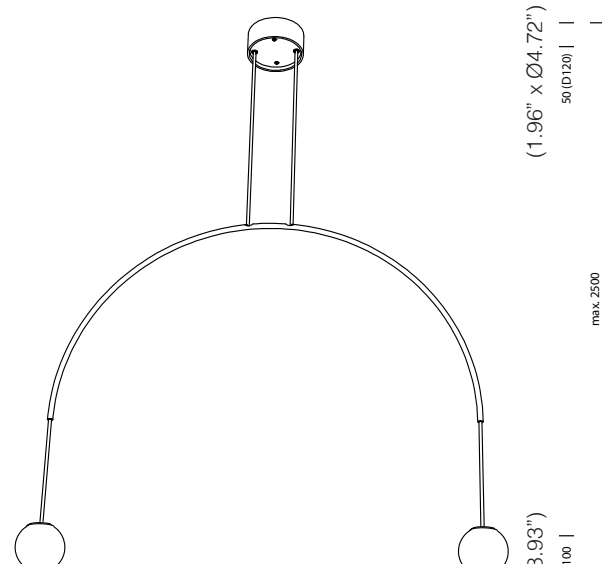

LAMP TYPE	RETROFIT LED
FITTING	G9
WATTAGE	4x5W
VOLTAGE	120V
CLASS	1

ORDER CODE

BLACK	L30T97SH6I2L
BRUSHED BRASS	L30T97SH6I1LB

SPECIFICATION SHEET

tossB®

A **Luminart** BRAND

WWW.TOSSBLIGHTING.COM
Last updated: 12/19/24

BOW SPH I S

(1.96" x Ø4.72")
50 (D120) | |
max. 2500
(98.42")

(3.93")
| 100 |

(19.68")
500

| 100 |
(3.93")

BOW SPH I M

(1.96" x Ø4.72")
50 (D120) | |

max. 2500
(98.42")

(3.93")
| 100 |

(27.55")
700

| 100 |
(3.93")

BOW SPH I L

(1.96" x Ø4.72")
50 (D120) | |

max. 2500
(98.42")

(3.93")
| 100 |

(35.82")
910

| 100 |
(3.93")

SPECIFICATION SHEET