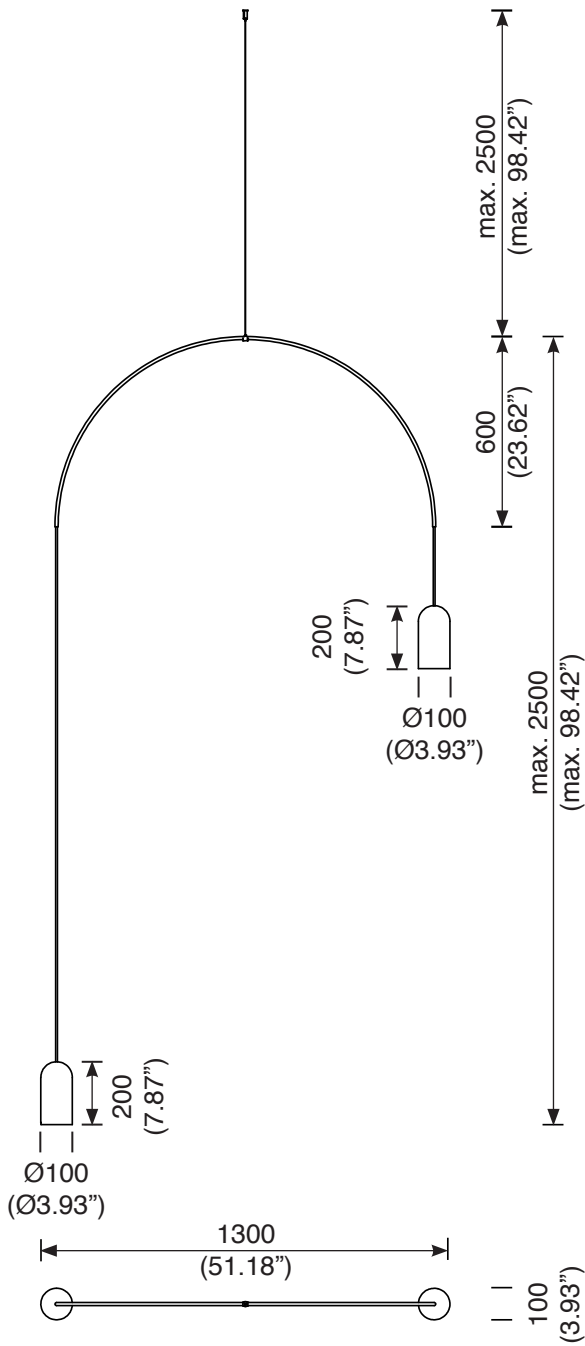

BOW FLOOR

BOW XL FLOOR

SPECIFICATION SHEET