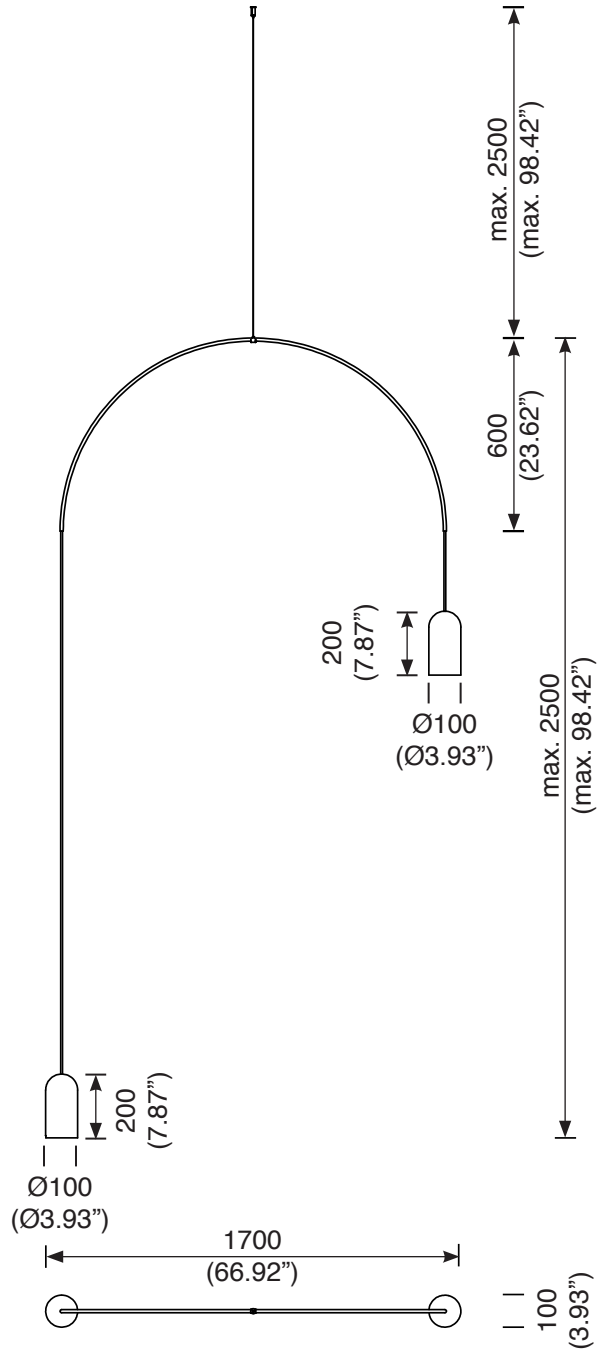

BOW FLOOR

BOW XL FLOOR

SPECIFICATION SHEET