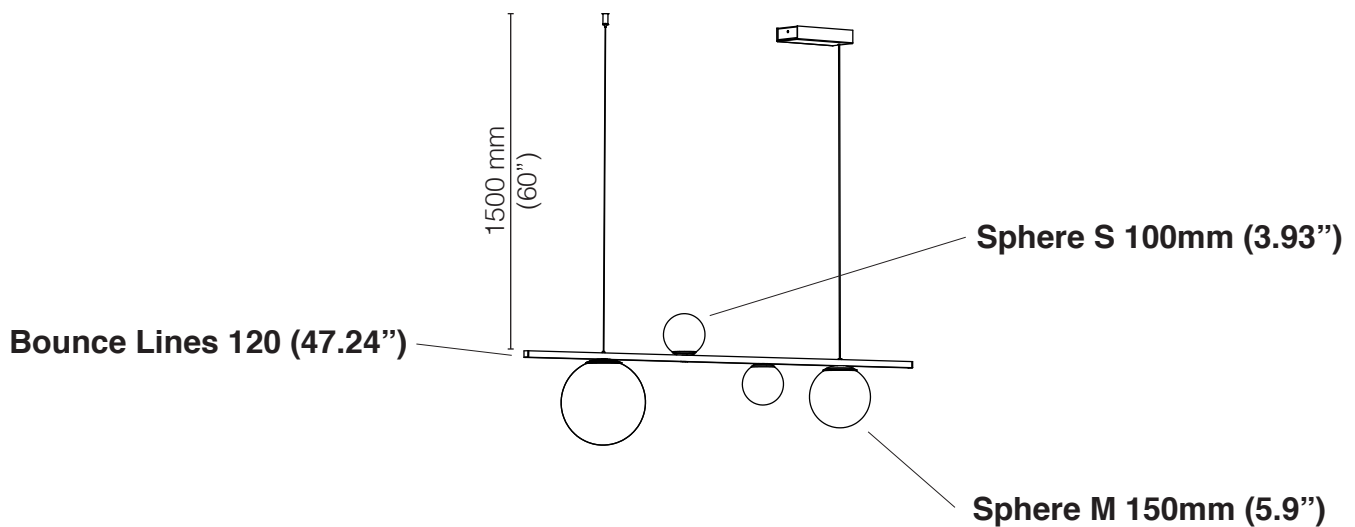

BOUNCE LINES MULTI™

TYPE:

SUSPENSION

PROJECT NAME:

DIMENSIONS

Bounce Lines is available in two structural sizes with an additional choice of three sizes of LED spheres.

Bounce Lines 120: Length of 120cm (47.24") **Sphere S:** Diameter of 100mm (3.93")

Bounce Lines 180: Length of 180cm (70.86") **Sphere M:** Diameter of 150mm (5.9")

Sphere LG: Diameter of 200mm (7.87")

The height (thickness) of the Lines structure is 12mm (0.47")

Mounting:

Supplied with 60" (1500mm) long suspension aircraft cables (standard) and canopy. To be installed on a standard 4" octagonal junction box.

PROJECT NAME:

BOUNCE LINES 120 -S-S-M-LG-

LAMP TYPE	LED
COLOUR TEMP.	2700K
WATTAGE	2W/2W/4W/10W

ORDER CODE

BLACK	L30T111H37DZL
BRONZE	L30T111H37DOE
BRUSHED BRASS	L30T111H37DLB
WHITE	L30T111H37DWL

BOUNCE LINES 180 -S-S-M-M-LG-