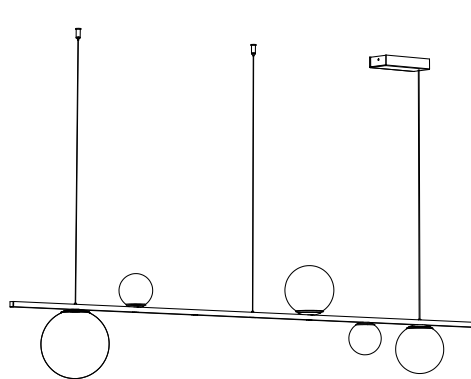

BOUNCE LINES MULTI™

TYPE:

SUSPENSION

PROJECT NAME:

DIMENSIONS

Bounce Lines is available in two structural sizes with an additional choice of three sizes of LED spheres.

Bounce Lines 120: Length of 120cm (47.24") **Sphere S:** Diameter of 100mm (3.93")

Bounce Lines 180: Length of 180cm (70.86") **Sphere M:** Diameter of 150mm (5.9")

Sphere LG: Diameter of 200mm (7.87")

The height (thickness) of the Lines structure is 12mm (0.47")

Mounting:

Supplied with 60" (1500mm) long suspension aircraft cables (standard) and canopy. To be installed on a standard 4" octagonal junction box.

PROJECT NAME:

BOUNCE LINES 120 -S-S-M-LG-

LAMP TYPE	LED
COLOUR TEMP.	2700K
WATTAGE	2W/2W/4W/10W

ORDER CODE

BLACK	L30T111H37DZL
BRONZE	L30T111H37DOE
BRUSHED BRASS	L30T111H37DLB
WHITE	L30T111H37DWL

BOUNCE LINES 180 -S-S-M-M-LG-