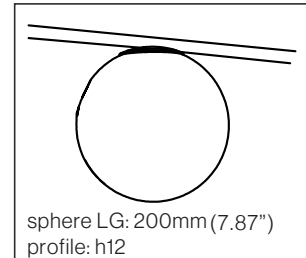

SPECIFICATION SHEET

ORDERING INFO

	-	27	-
Model (Order Code)		LED	Dimming Options
		☐ 27: 2700K	☐ 120V LTE
			☐ 120V-277V 0-10V (Universal Voltage)