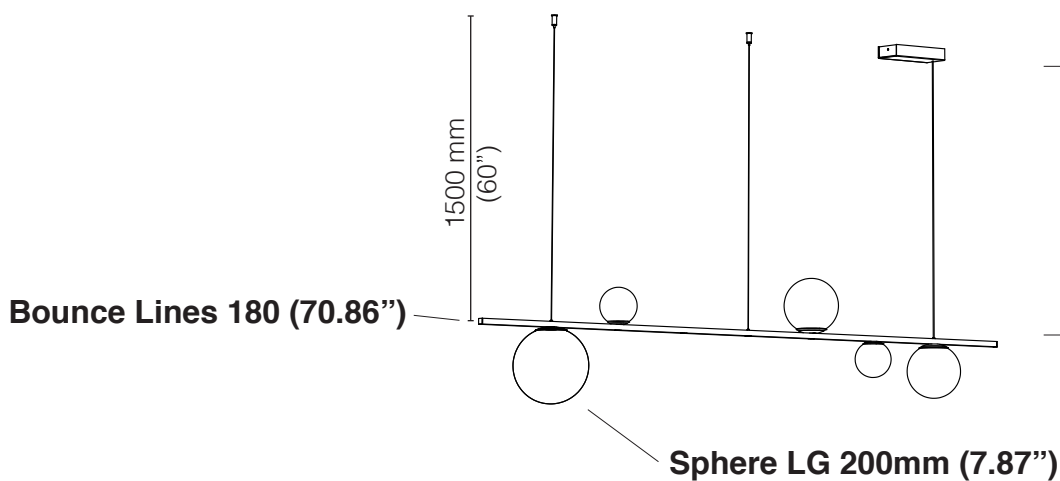

BOUNCE LINES MULTI™

TYPE:

SUSPENSION

PROJECT NAME:

DIMENSIONS

Bounce Lines is available in two structural sizes with an additional choice of three sizes of LED spheres.

Bounce Lines 120: Length of 120cm (47.24") **Sphere S:** Diameter of 100mm (3.93")

Bounce Lines 180: Length of 180cm (70.86") **Sphere M:** Diameter of 150mm (5.9")

Sphere LG: Diameter of 200mm (7.87")

The height (thickness) of the Lines structure is 12mm (0.47")

Mounting:

Supplied with 60" (1500mm) long suspension aircraft cables (standard) and canopy. To be installed on a standard 4" octagonal junction box.