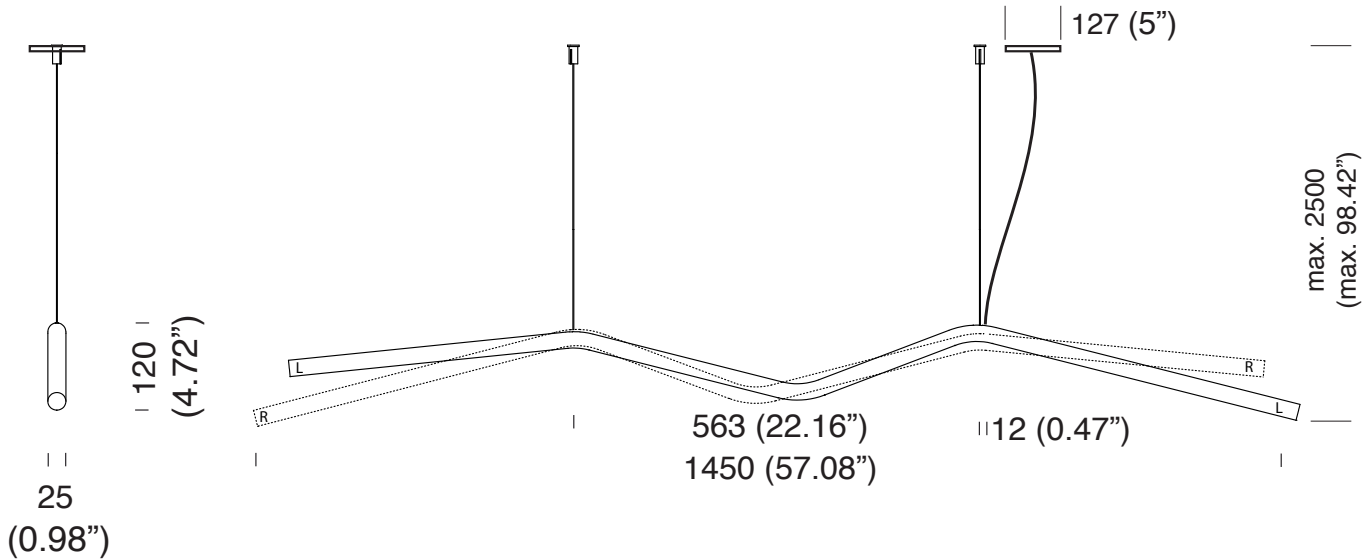

SPECIFICATION SHEET

ORDERING INFO

Model (Order Code)	Power	Finish	LED	Dimming Options
☐ L30BOOMER	☐ 28: 28W 1680lm	☐ W: White ☐ B: Black	☐ 24: 2400K ☐ 27: 2700K ☐ 30: 3000K ☐ 35: 3500K ☐ 40: 4000K	☐ 120V Phase Dimming ☐ 120V 0-10V Dimming ☐ 277V 0-10V Dimming

tossB®

A **Luminart** BRAND

WWW.TOSSBLIGHTING.COM
Last updated: 03/18/25