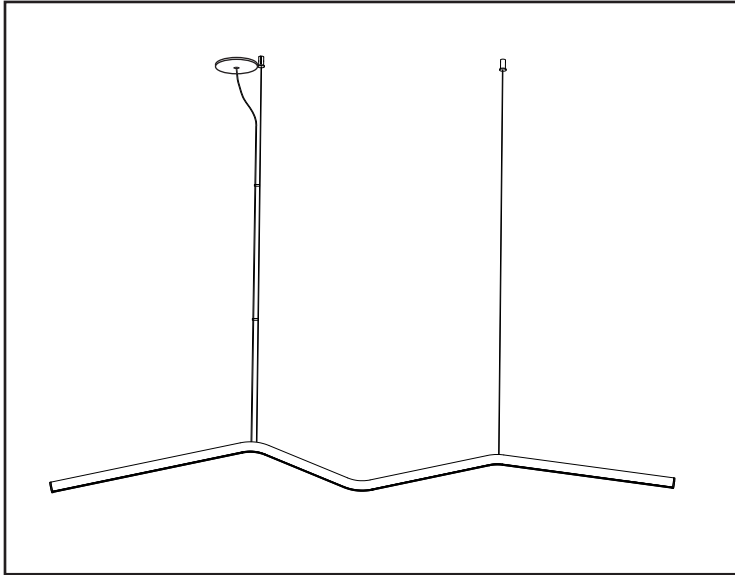

BOOMER™

SUSPENSION

TYPE:

PROJECT NAME:

BOOMER

LAMP TYPE	LED
WATTAGE	28W
LUMEN	1680