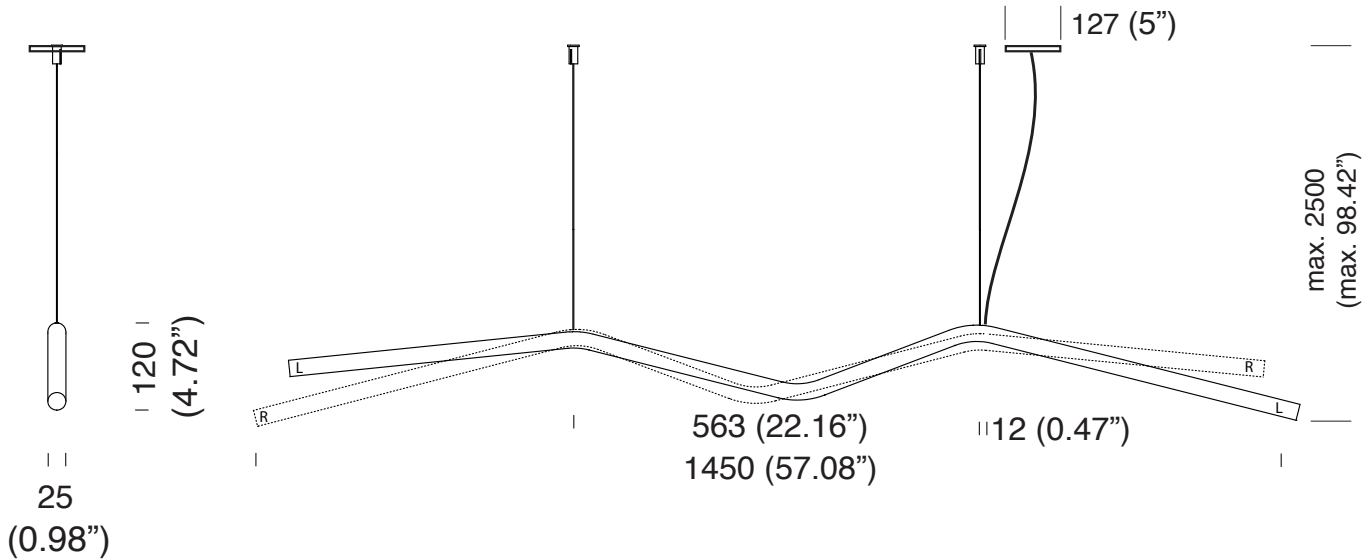

SPECIFICATION SHEET

ORDERING INFO

Model (Order Code)	Power	Finish	LED	Dimming Options
☐ L30BOOMER	☐ 28: 28W 1680lm	☐ W: White ☐ B: Black	☐ 24: 2400K ☐ 27: 2700K ☐ 30: 3000K ☐ 35: 3500K ☐ 40: 4000K	☐ 120V Phase Dimming (Integral Driver) ☐ 120V 0-10V Dimming (Remote Driver) ☐ 277V 0-10V Dimming (Remote Driver)