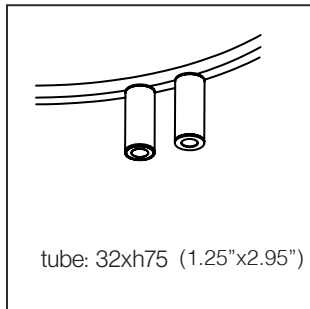

Ring 475: Diameter of 475mm (18.7")

Tube S: 32mm x 75mm height (1.25" x 2.95")

Ring 675: Diameter of 675mm (26.6")

Tube M: 32mm x 125mm height (1.25" x 4.92")

Ring 875: Diameter of 875mm (34.5")

Tube L: 32mm x 185mm height (1.25" x 7.28")

The height (thickness) of the rings is 12mm (0.47")

cable:
2500 mm
(98.5")

Tube S

Tube M

Tube L

TWINS

SUSPENSION

TYPE: