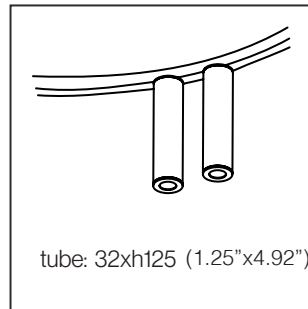

Ring 475: Diameter of 475mm (18.7")

Tube S: 32mm x 75mm height (1.25" x 2.95")

Ring 675: Diameter of 675mm (26.6")

Tube M: 32mm x 125mm height (1.25" x 4.92")

Ring 875: Diameter of 875mm (34.5")

Tube L: 32mm x 185mm height (1.25" x 7.28")

The height (thickness) of the rings is 12mm (0.47")

cable:
2500 mm
(98.5")

Tube S

Tube M

Tube L

TWINS

SUSPENSION

TYPE: