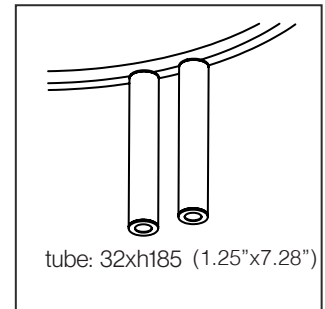

Ring 475: Diameter of 475mm (18.7")

Tube S: 32mm x 75mm height (1.25" x 2.95")

Ring 675: Diameter of 675mm (26.6")

Tube M: 32mm x 125mm height (1.25" x 4.92")

Ring 875: Diameter of 875mm (34.5")

Tube L: 32mm x 185mm height (1.25" x 7.28")

The height (thickness) of the rings is 12mm (0.47")

cable:
2500 mm
(98.5")

Tube S

Tube M

Tube L

TWINS

SUSPENSION

TYPE: