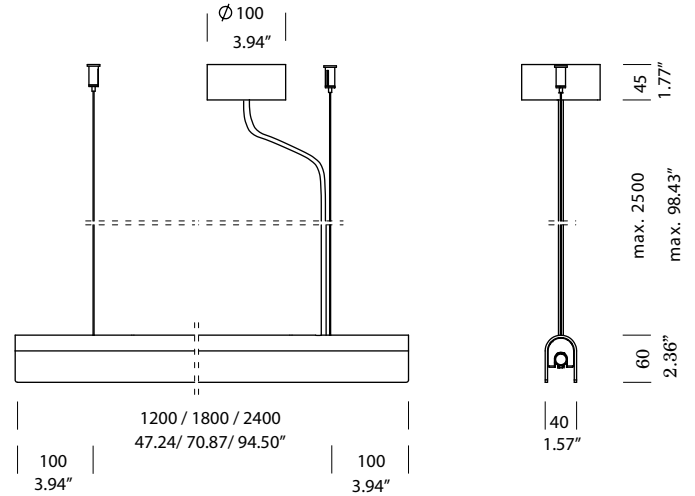

U-LIGHT

SUSPENSION

TYPE:

PROJECT NAME:

U-light 1200

white painted
black painted
Colour temp: 3000K

T85H2FWLLED
T85H2FZLLED
Lumens: 1400

U-light 1800

white painted
black painted
Colour temp: 3000K

T85H3FWLLED
T85H3FZLLED
Lumens: 1920

U-light 2400

white painted
black painted
Colour temp: 3000K

T85H4FWLLED
T85H4FZLLED
Lumens: 2680

ORDERING INFO

Model (Order Code)

Voltage

Dimming

Please note:

277V is only compatible with 0-10V dimming

☐ 120V

☐ LTE (Leading/Trailing Edge Dim)

☐ 277V

☐ 010V (0-10V)

Installation note: Comes with a 4" backplate that mounts to a standard junction box

SPECIFICATION SHEET

tossB®

WWW.TOSSBLIGHTING.COM

Last updated: 2/24/20

A **Luminart** BRAND