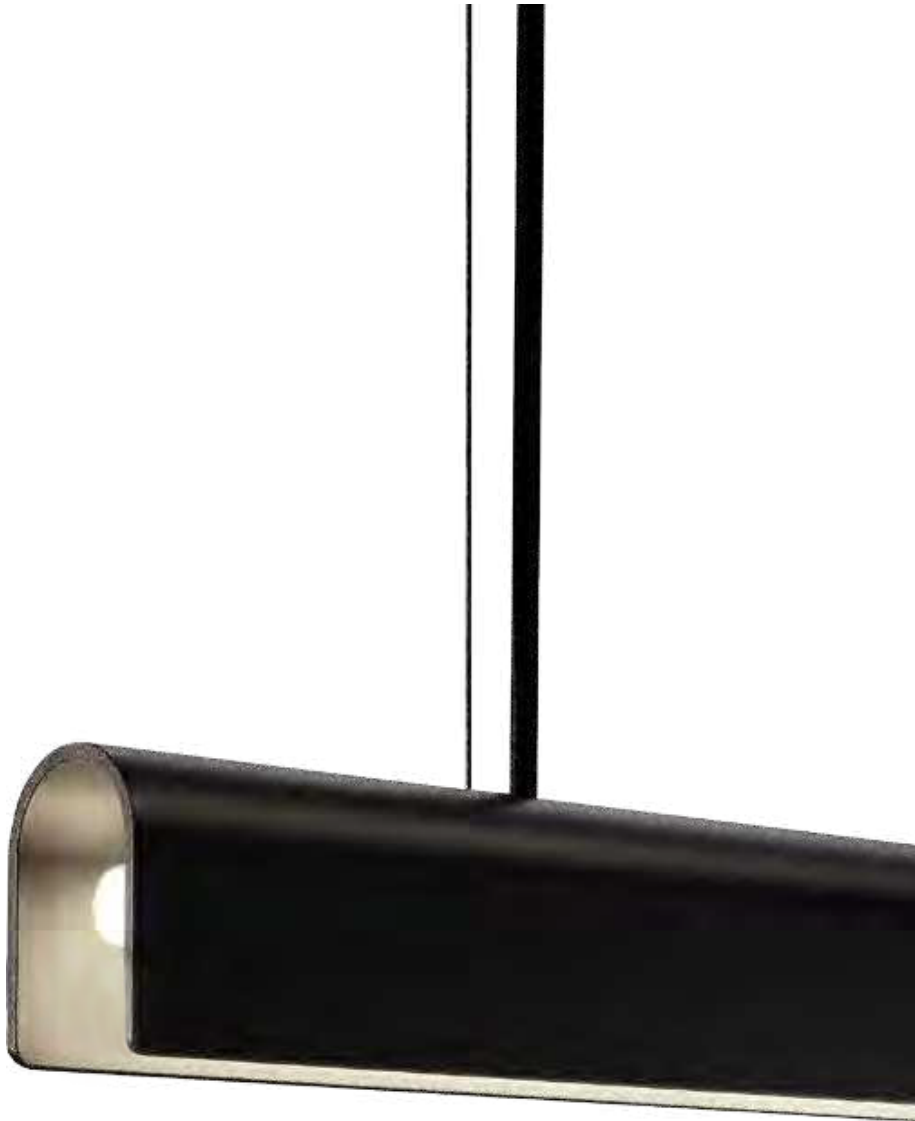

U-LIGHT

SUSPENSION

TYPE:

PROJECT NAME:

design by Alain Monnens

SPECIFICATION SHEET

U-light is a pendant luminaire with a 'flat' and linear though at the same time a soft and natural design. The U-light pendant is ideal for the work environment but fits equally well at home or in any other setting. U-light is available in various colours and lengths (1200, 1800 and 2400mm).

tossB[®]

A **Luminart** BRAND

WWW.TOSSBLIGHTING.COM

Last updated: 2/24/20

U-LIGHT

SUSPENSION

TYPE:

PROJECT NAME:

U-light 1200

white painted
black painted
Colour temp: 3000K

T85H2FWLLED
T85H2FZLLED
Lumens: 1400

U-light 1800

white painted
black painted
Colour temp: 3000K

T85H3FWLLED
T85H3FZLLED
Lumens: 1920

U-light 2400