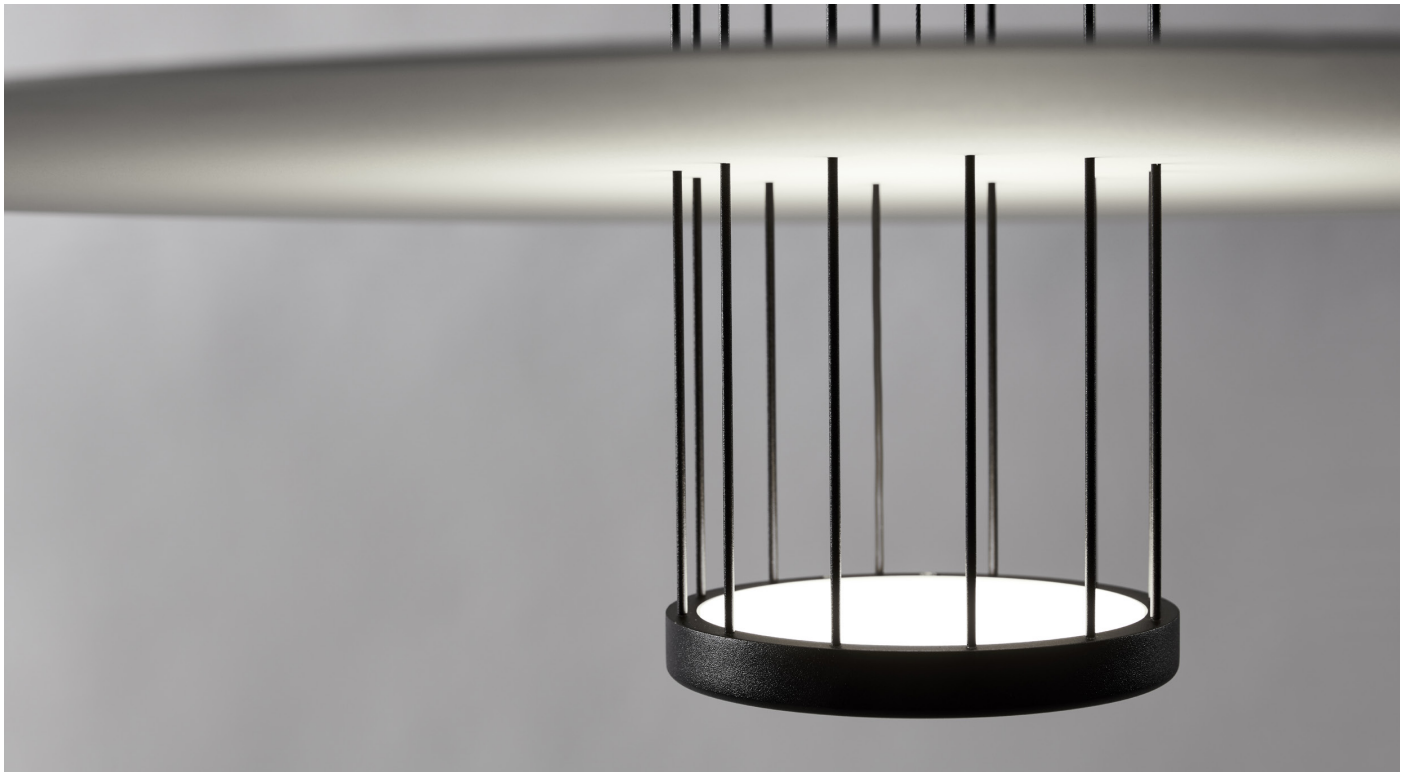

FLOAT

SUSPENSION

TYPE:

PROJECT NAME:

float

design by glenn marys

FLOAT is a ceiling mounted system that provides a pleasant indirect lighting. The vertical structure is reminiscent of classical columns and is available in different lengths.

The powder coated round disk that functions as a diffuser is available in different diameters and floats between the vertical rods. The position of the disk can easily be adjusted to create different lighting effects and different variations in the design. The dim to warm LED module is hidden inside the cooling volume and the electrical cable is discretely placed so that the design exists of 2 shapes only; a cylindrical structure and a disk.

FLOAT's shapes are timeless, pure and minimal and therefore FLOAT is easily applicable, single or combined, in various environments.

SPECIFICATION SHEET

tossB[®]

A **Luminart** BRAND

WWW.TOSSBLIGHTING.COM

Last updated: 05/06/21

FLOAT

SUSPENSION

TYPE:

PROJECT NAME:

float S

lamp type	LED (DIM TO WARM)
colour temp.	2200K - 2850K
max. watt	10W
voltage	120V
lumen	1385
class	1
gear	incorporated (TRIAC)
height	297 mm (11.69")
diameter	160 mm (6.29")